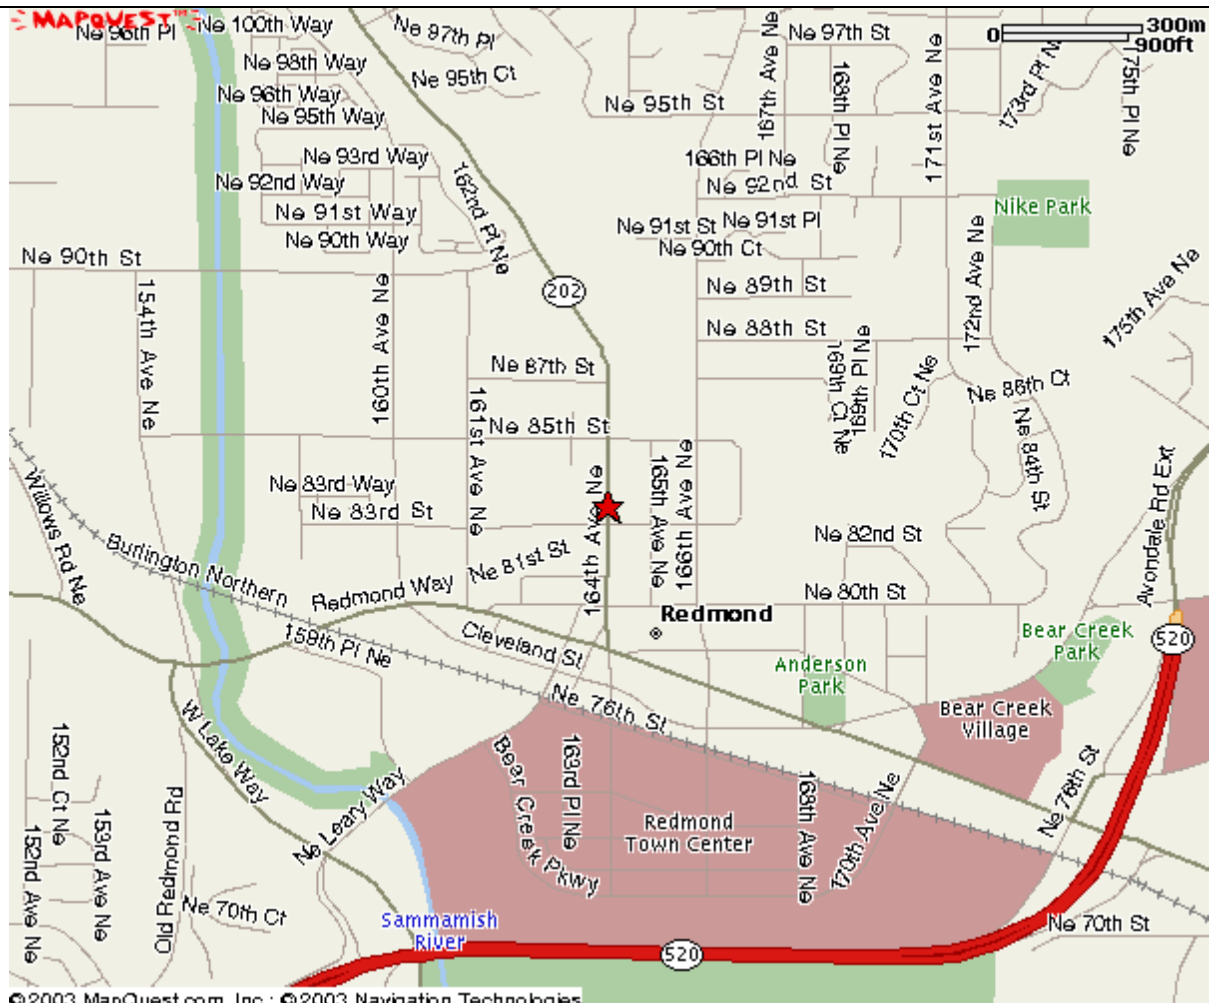

inner reflection

*A Professional Make-up Studio
(Open By Appointment)*

Address: 8336 164th Ave N.E., Redmond, WA

Located: Behind & Below The Rosetree Cottage

Studio Phone: (425) 867-1973

Cell Phone: (206) 910-2326

Directions from Seattle/Bellevue: Take the 520 East to Redmond, Exit WA-202, Redmond Way Exit, Keep Left at fork in Ramp, Turn Left onto Redmond Way/WA-202 N., Turn Right onto 164th/WA-202. Inner Reflection is behind the Rosetree Cottage (Next door to the Seven Eleven). Parking is slightly confusing for our first time visitors so please park temporarily behind the Rosetree and we'll direct you to our parking spaces.